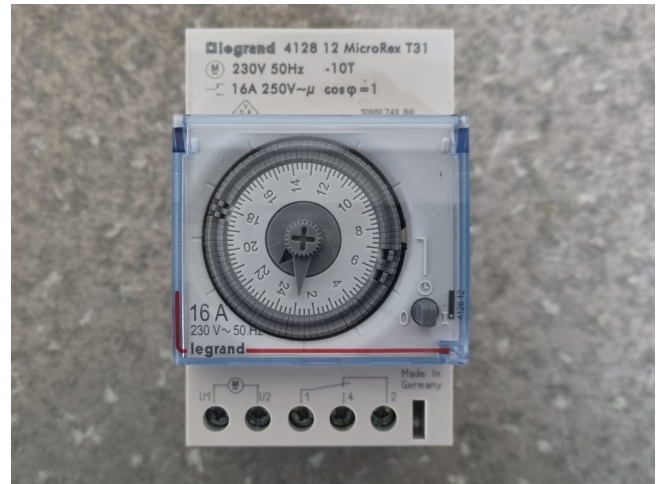

Legrand 4128 12 MicroRex T31

Specifications

Brand	Legrand
Type	4128 12 MicroRex T31
Remarks	100x60x90 mm (LxWxH)

Description

Used Legrand 4128 12 MicroRex T31

New Legrand 4128 12 MicroRex T31 time switch.